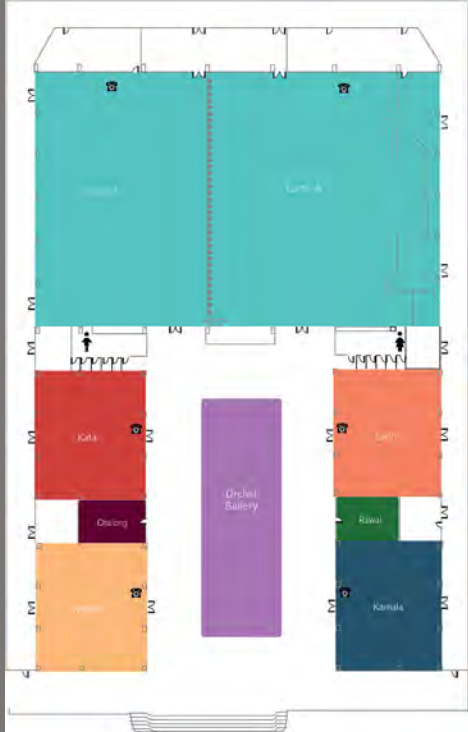

Inspiring destination for all types of meetings, incentives, conventions, and exhibitions

NEW CONFERENCE CENTRE
Karon Ballroom – Pillar-less and Divisible

CREATIVE MEETINGS + UNFORGETTABLE EVENTS

- New Conference Centre with contemporary design and cutting-edge audiovisual technology
- Over 1,310 M² of floor space for events up to 980 persons
- Creative indoor spaces and scenic outdoor venues
- Divisible and pillar-less Karon Ballroom
- Four break-out rooms
- Professional in-house Events team

NEW CONFERENCE CENTRE
Karon Ballroom – Pillar-less and Divisible

CREATIVE MEETINGS + UNFORGETTABLE EVENTS

- Brilliant LED lighting with 16 Million colour shades to match any theme or mood
- High-definition projectors with motorized screens
- Multi-audiovisual consoles and mirror-casting display for wireless screen sharing
- Reliable 120 MB WiFi bandwidth

FUNCTION ROOMS - DIMENSIONS

	Karon A+B	Karon A	Karon B	Naiharn	Kata	Surin	Kamala	Chalong	Rawai
Ft ²	8,960	4,720	4,240	1,326	1,326	1,326	1,326	226	226
M ²	816	432	384	125	125	125	125	21	21
Ft	112x80	59x80	53x80	34x39	34x39	34x39	34x39	19x11	19x11
M	34x24	18x24	16x24	10.4x12	10.4x12	10.4x12	10.4x12	6x3.5	6x3.5
Ceiling - Ft	15' 18"	15' 18"	15' 18"	11' 6"	11' 6"	11' 6"	11' 6"	9' 11"	9' 11"
Ceiling - M	4.8	4.8	4.8	3.5	3.5	3.5	3.5	3	3

EVENTS SPACE AT A GLANCE

FUNCTION ROOMS - CAPACITY

	Karon A+B	Karon A	Karon B	Naiharn	Kata	Surin	Kamala	Chalong	Rawai
Theatre	950	500	400	65	65	65	65	X	X
Classroom	430	190	190	45	45	45	45	X	X
U-Shape	X	80	80	35	35	35	35	X	X
Board Meeting	X	X	X	30	30	30	30	12	12
Cocktail	800	400	350	80	80	80	80	X	X
Buffet	400	200	150	60	60	60	60	X	X
Banquet	420	230	190	95	95	95	95	X	X