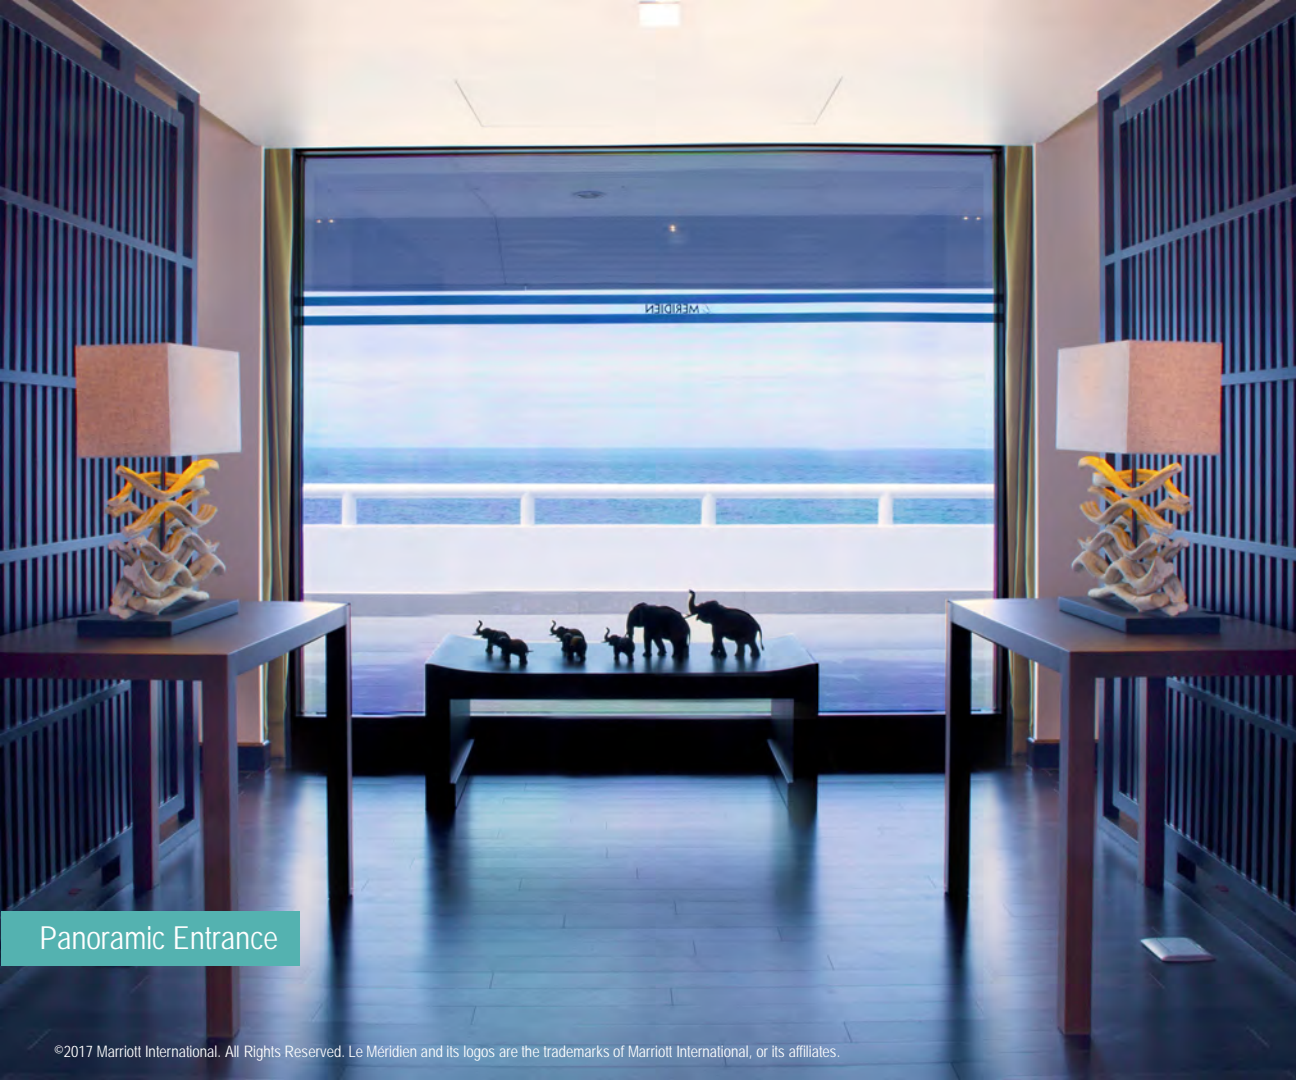

Panoramic Entrance

OCEANFRONT 2-BEDROOM GRANDE SUITES

- 2,002 FT² / 186 M²
- 06 Oceanfront 2-Bedroom Grande Suites
- Two Bedrooms and Two Bathrooms
- Two Private Terraces with Ocean Views
- Separate Living Room and Dining Room
- 55" LCD TV in Living Area
- 37" LCD TV in Bedroom
- Complimentary In-Room Internet