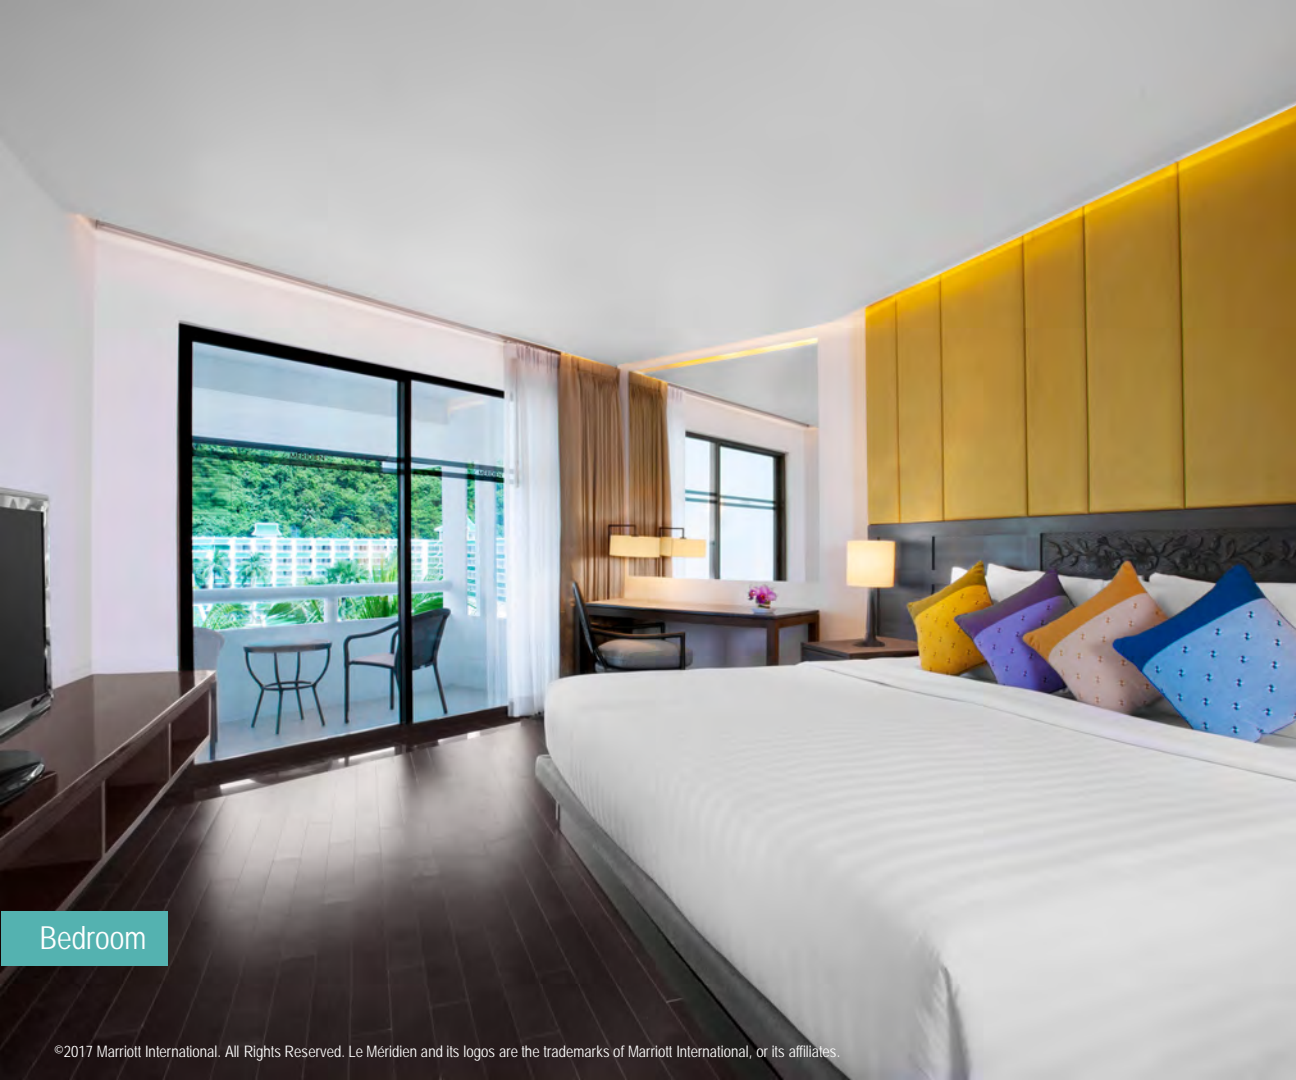

Living Area

OCEANFRONT 1-BEDROOM DELUXE SUITES

- 775 FT² / 72 M²
- 10 Oceanfront 1-Bedroom Deluxe Suites
- Two Private Terraces with Ocean Views
- Living Room with Serving Area
- 55" LCD TV in Living Area
- 37" LCD TV in Bedroom
- Complimentary In-Room Internet

Bedroom

OCEANFRONT 1-BEDROOM DELUXE SUITES

- 775 FT² / 72 M²
- 10 Oceanfront 1-Bedroom Deluxe Suites
- Two Private Terraces with Ocean Views
- Living Room with Serving Area
- 55" LCD TV in Living Area
- 37" LCD TV in Bedroom
- Complimentary In-Room Internet

Scenic Living Room

OCEANFRONT 2-BEDROOM GRANDE SUITES

- 2,002 FT² / 186 M²
- 06 Oceanfront 2-Bedroom Grande Suites
- Two Bedrooms and Two Bathrooms
- Two Private Terraces with Ocean Views
- Separate Living Room and Dining Room
- 55" LCD TV in Living Area
- 37" LCD TV in Bedroom
- Complimentary In-Room Internet

Panoramic Entrance

OCEANFRONT 2-BEDROOM GRANDE SUITES

- 2,002 FT² / 186 M²
- 06 Oceanfront 2-Bedroom Grande Suites
- Two Bedrooms and Two Bathrooms
- Two Private Terraces with Ocean Views
- Separate Living Room and Dining Room
- 55" LCD TV in Living Area
- 37" LCD TV in Bedroom
- Complimentary In-Room Internet