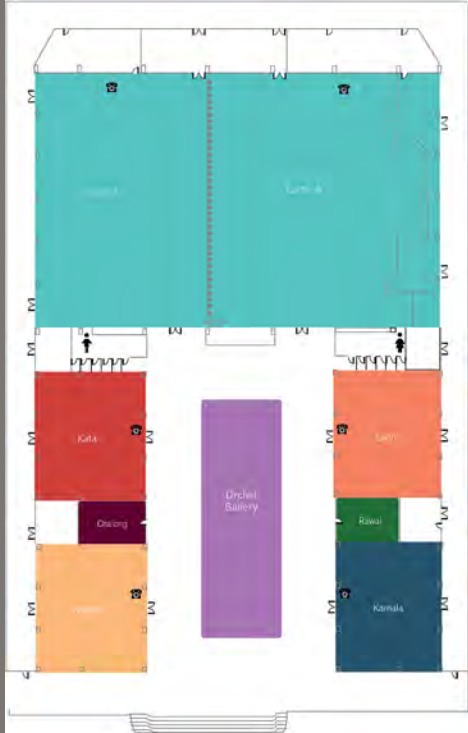

Inspiring destination for all types of meetings, incentives, conventions, and exhibitions

NEW CONFERENCE CENTRE
Karon Ballroom – Pillar-less and Divisible

CREATIVE MEETINGS + UNFORGETTABLE EVENTS

- New Conference Centre with contemporary design and cutting-edge audiovisual technology
- Over 1,310 M² of floor space for events up to 980 persons
- Creative indoor spaces and scenic outdoor venues
- Divisible and pillar-less Karon Ballroom
- Four break-out rooms
- Professional in-house Events team

FUNCTION ROOMS - DIMENSIONS

	Karon A+B	Karon A	Karon B	Naiharn	Kata	Surin	Kamala	Chalong	Rawai
Ft ²	8,960	4,720	4,240	1,326	1,326	1,326	1,326	226	226
M ²	816	432	384	125	125	125	125	21	21
Ft	112x80	59x80	53x80	34x39	34x39	34x39	34x39	19x11	19x11
M	34x24	18x24	16x24	10.4x12	10.4x12	10.4x12	10.4x12	6x3.5	6x3.5
Ceiling - Ft	15' 18"	15' 18"	15' 18"	11' 6"	11' 6"	11' 6"	11' 6"	9' 11"	9' 11"
Ceiling - M	4.8	4.8	4.8	3.5	3.5	3.5	3.5	3	3

EVENTS SPACE AT A GLANCE

FUNCTION ROOMS - CAPACITY

	Karon A+B	Karon A	Karon B	Naiharn	Kata	Surin	Kamala	Chalong	Rawai
Theatre	950	500	400	65	65	65	65	X	X
Classroom	430	190	190	45	45	45	45	X	X
U-Shape	X	80	80	35	35	35	35	X	X
Board Meeting	X	X	X	30	30	30	30	12	12
Cocktail	800	400	350	80	80	80	80	X	X
Buffet	400	200	150	60	60	60	60	X	X
Banquet	420	230	190	95	95	95	95	X	X