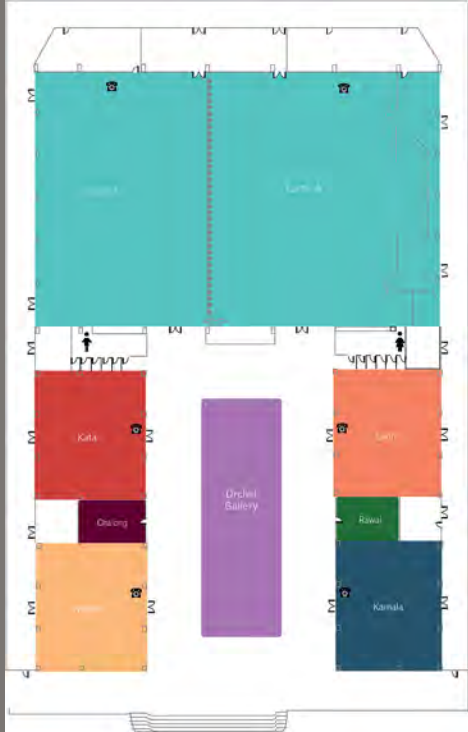

Inspiring destination for all types of meetings, incentives, conventions, and exhibitions

NEW CONFERENCE CENTRE
Karon Ballroom – Pillar-less and Divisible

CREATIVE MEETINGS + UNFORGETTABLE EVENTS

- New Conference Centre with contemporary design and cutting-edge audiovisual technology
- Over 1,310 M² of floor space for events up to 980 persons
- Creative indoor spaces and scenic outdoor venues
- Divisible and pillar-less Karon Ballroom
- Four break-out rooms
- Professional in-house Events team

NEW CONFERENCE CENTRE
Karon Ballroom – Pillar-less and Divisible

CREATIVE MEETINGS + UNFORGETTABLE EVENTS

- Brilliant LED lighting with 16 Million colour shades to match any theme or mood
- High-definition projectors with motorized screens
- Multi-audiovisual consoles and mirror-casting display for wireless screen sharing
- Reliable 120 MB WiFi bandwidth

FUNCTION ROOMS - DIMENSIONS

	Karon A+B	Karon A	Karon B	Naiharn	Kata	Surin	Kamala	Chalong	Rawai
Ft ²	8,960	4,720	4,240	1,326	1,326	1,326	1,326	226	226
M ²	816	432	384	125	125	125	125	21	21
Ft	112x80	59x80	53x80	34x39	34x39	34x39	34x39	19x11	19x11
M	34x24	18x24	16x24	10.4x12	10.4x12	10.4x12	10.4x12	6x3.5	6x3.5
Ceiling - Ft	15' 18"	15' 18"	15' 18"	11' 6"	11' 6"	11' 6"	11' 6"	9' 11"	9' 11"
Ceiling - M	4.8	4.8	4.8	3.5	3.5	3.5	3.5	3	3

EVENTS SPACE AT A GLANCE

FUNCTION ROOMS - CAPACITY

	Karon A+B	Karon A	Karon B	Naiharn	Kata	Surin	Kamala	Chalong	Rawai
Theatre	950	500	400	65	65	65	65	X	X
Classroom	430	190	190	190	45	45	45	X	X
U-Shape	X	80	80	35	35	35	35	X	X
Board Meeting	X	X	X	30	30	30	30	12	12
Cocktail	800	400	350	80	80	80	80	X	X
Buffet	400	200	150	60	60	60	60	X	X
Banquet	420	230	190	95	95	95	95	X	X