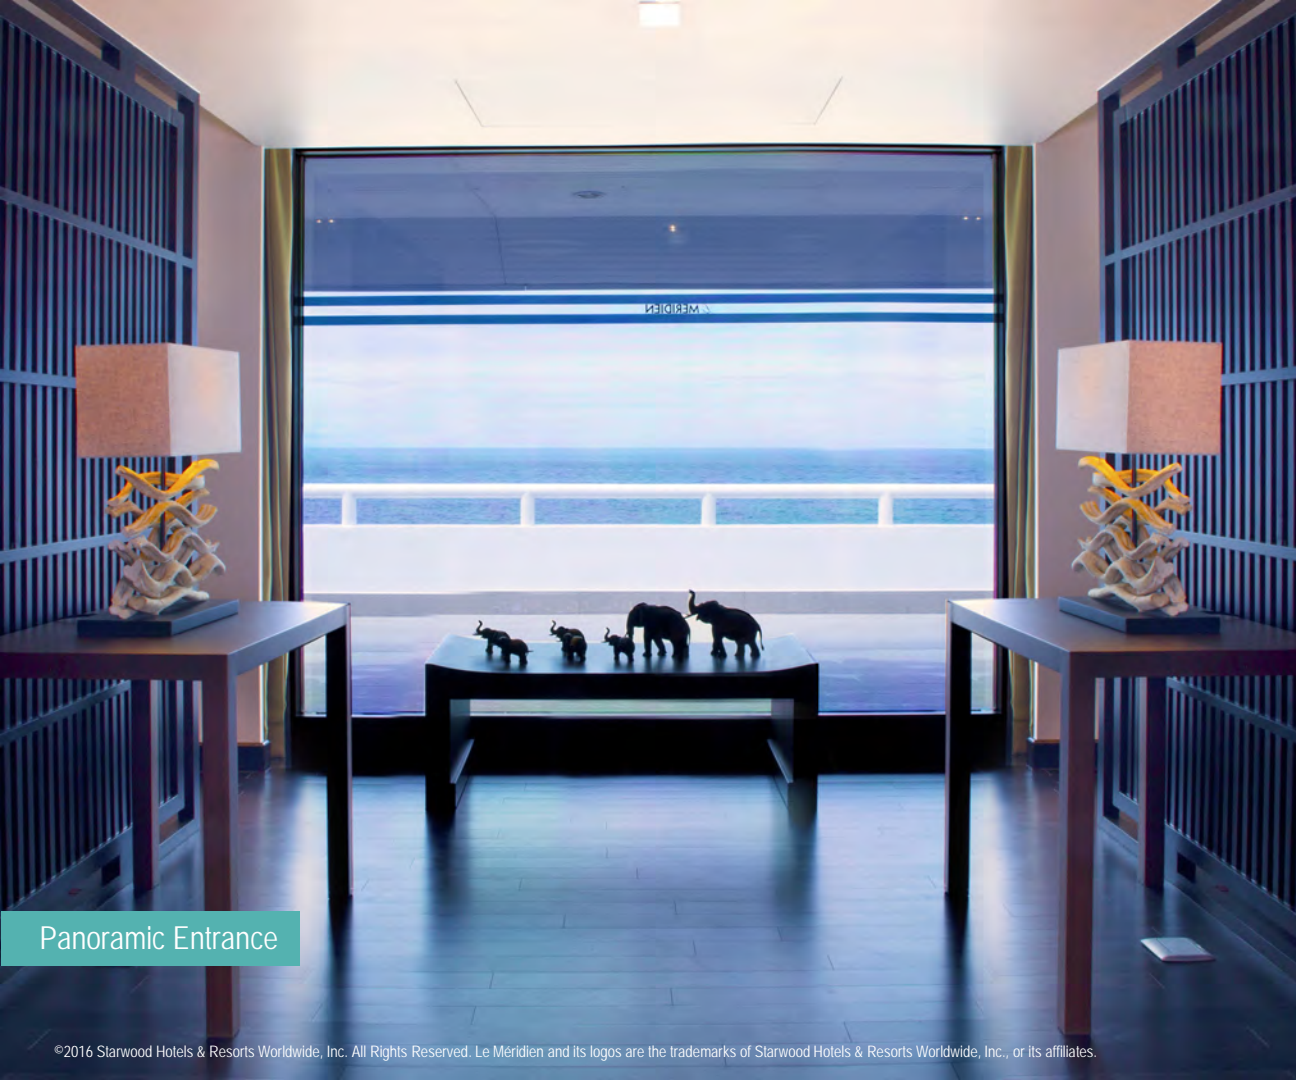

Panoramic Entrance

OCEANFRONT 2-BEDROOM GRANDE SUITES

- 2,002 FT² / 186 M²
- 06 Oceanfront 2-Bedroom Grande Suites
- Two Bedrooms and Two Bathrooms
- Two Private Terraces with Ocean Views
- Separate Living Room and Dining Room
- 55" LCD TV in Living Area
- 37" LCD TV in Bedroom
- Complimentary In-Room Internet