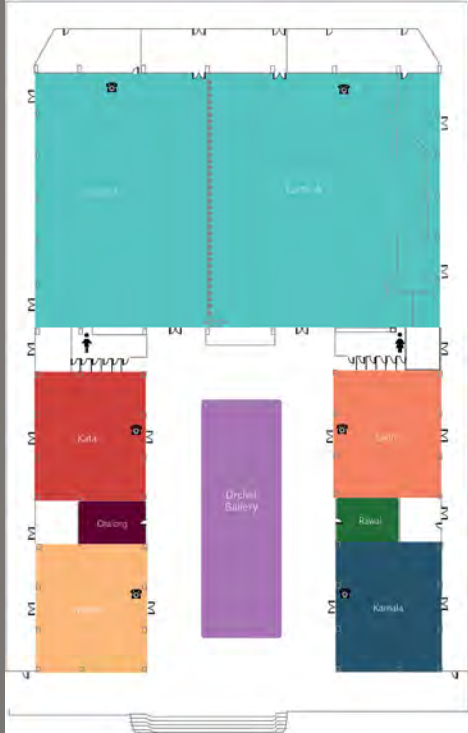

Inspiring destination for all types of meetings, incentives, conventions, and exhibitions

NEW CONFERENCE CENTRE
Karon Ballroom – Pillar-less and Divisible

CREATIVE MEETINGS + UNFORGETTABLE EVENTS

- New Conference Centre with contemporary design and cutting-edge audiovisual technology
- Over 1,310 M² of floor space for events up to 980 persons
- Creative indoor spaces and scenic outdoor venues
- Divisible and pillar-less Karon Ballroom
- Four break-out rooms
- Professional in-house Events team

FUNCTION ROOMS - DIMENSIONS

	Karon A+B	Karon A	Karon B	Naiharn	Kata	Surin	Kamala	Chalong	Rawai
Ft ²	8,960	4,720	4,240	1,326	1,326	1,326	1,326	226	226
M ²	816	432	384	125	125	125	125	21	21
Ft	112x80	59x80	53x80	34x39	34x39	34x39	34x39	19x11	19x11
M	34x24	18x24	16x24	10.4x12	10.4x12	10.4x12	10.4x12	6x3.5	6x3.5
Ceiling - Ft	15' 18"	15' 18"	15' 18"	11' 6"	11' 6"	11' 6"	11' 6"	9' 11"	9' 11"
Ceiling - M	4.8	4.8	4.8	3.5	3.5	3.5	3.5	3	3

EVENTS SPACE AT A GLANCE

FUNCTION ROOMS - CAPACITY

	Karon A+B	Karon A	Karon B	Naiharn	Kata	Surin	Kamala	Chalong	Rawai
Theatre	950	500	400	65	65	65	65	X	X
Classroom	430	190	190	190	45	45	45	X	X
U-Shape	X	80	80	35	35	35	35	X	X
Board Meeting	X	X	X	30	30	30	30	12	12
Cocktail	800	400	350	80	80	80	80	X	X
Buffet	400	200	150	60	60	60	60	X	X
Banquet	420	230	190	95	95	95	95	X	X